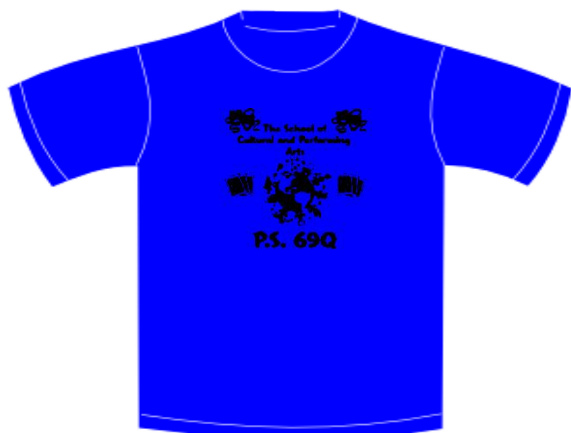

Two! Four! Six! Eight!
69 is really great!

Support our school by
 purchasing a class t-shirt
 in your child's
 grade-specific color:

Also available

Baseball Cap

Backpack

Tote Bag

Grade 1: ROYAL BLUE

ORDER FORM – Return by October 14, 2016.

For each item you want, please enter the quantity under the size you are ordering.

DESCRIPTION (All items with school logo)	COLOR	Child SMALL 6-8	Child MED 10-12	Child LARGE 14-16	Adult SMALL	Adult MED	Adult LARGE	Adult XLARGE	Price	TOTAL \$
CLASS T-SHIRT	ROYAL BLUE								\$ 10	
BASEBALL CAP	Royal Blue								\$ 10	
BACKPACK	Royal Blue								\$ 10	
TOTE BAG	Cream with royal blue handles								\$ 10	
TOTAL:										
TOTAL # OF ITEMS ORDERED:					TOTAL PAYMENT ENCLOSED: \$ CASH or CHECK (payable to PS 69)					